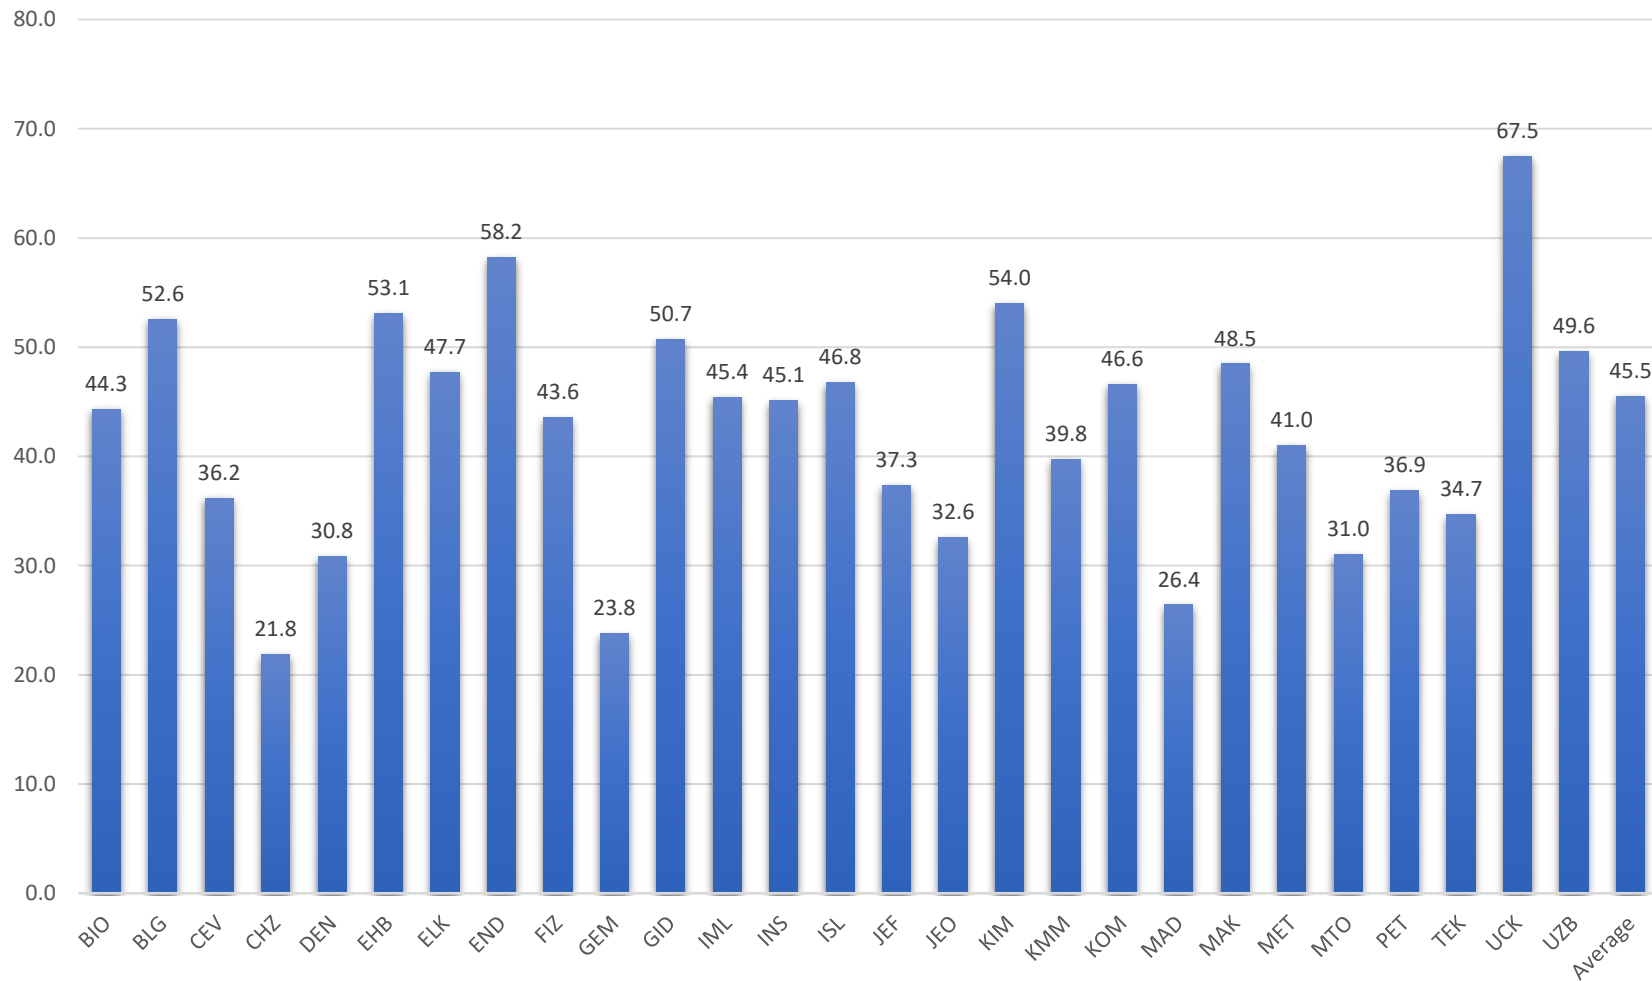

MAT104E - Spring 2018 Average 1122 Students

Undergraduate program codes available at:

<https://www.sis.itu.edu.tr/EN/about-sis/undergraduate-program-codes.php>