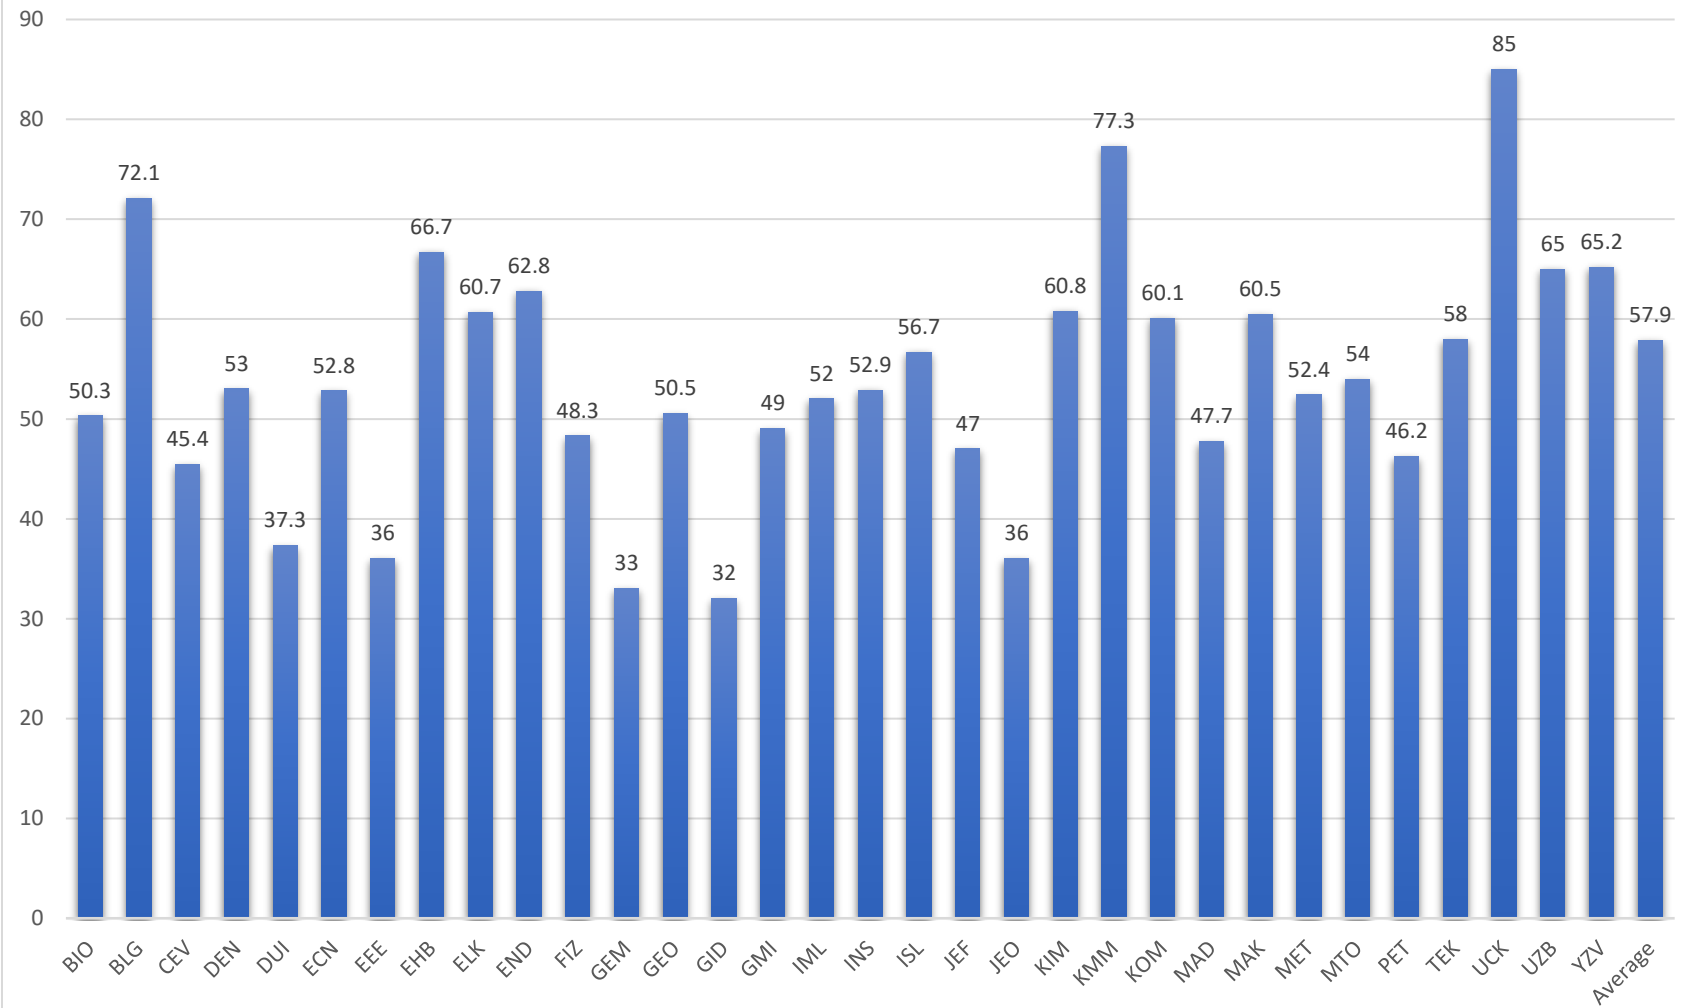

MAT 104E

MATHEMATICS 2

ABET Assessments

MAT104E - Fall 2021 Average 437 Students

Undergraduate program codes available at:

<https://www.sis.itu.edu.tr/EN/about-sis/undergraduate-program-codes.php>

MAT104E - Spring 2021 Average 1640 Students