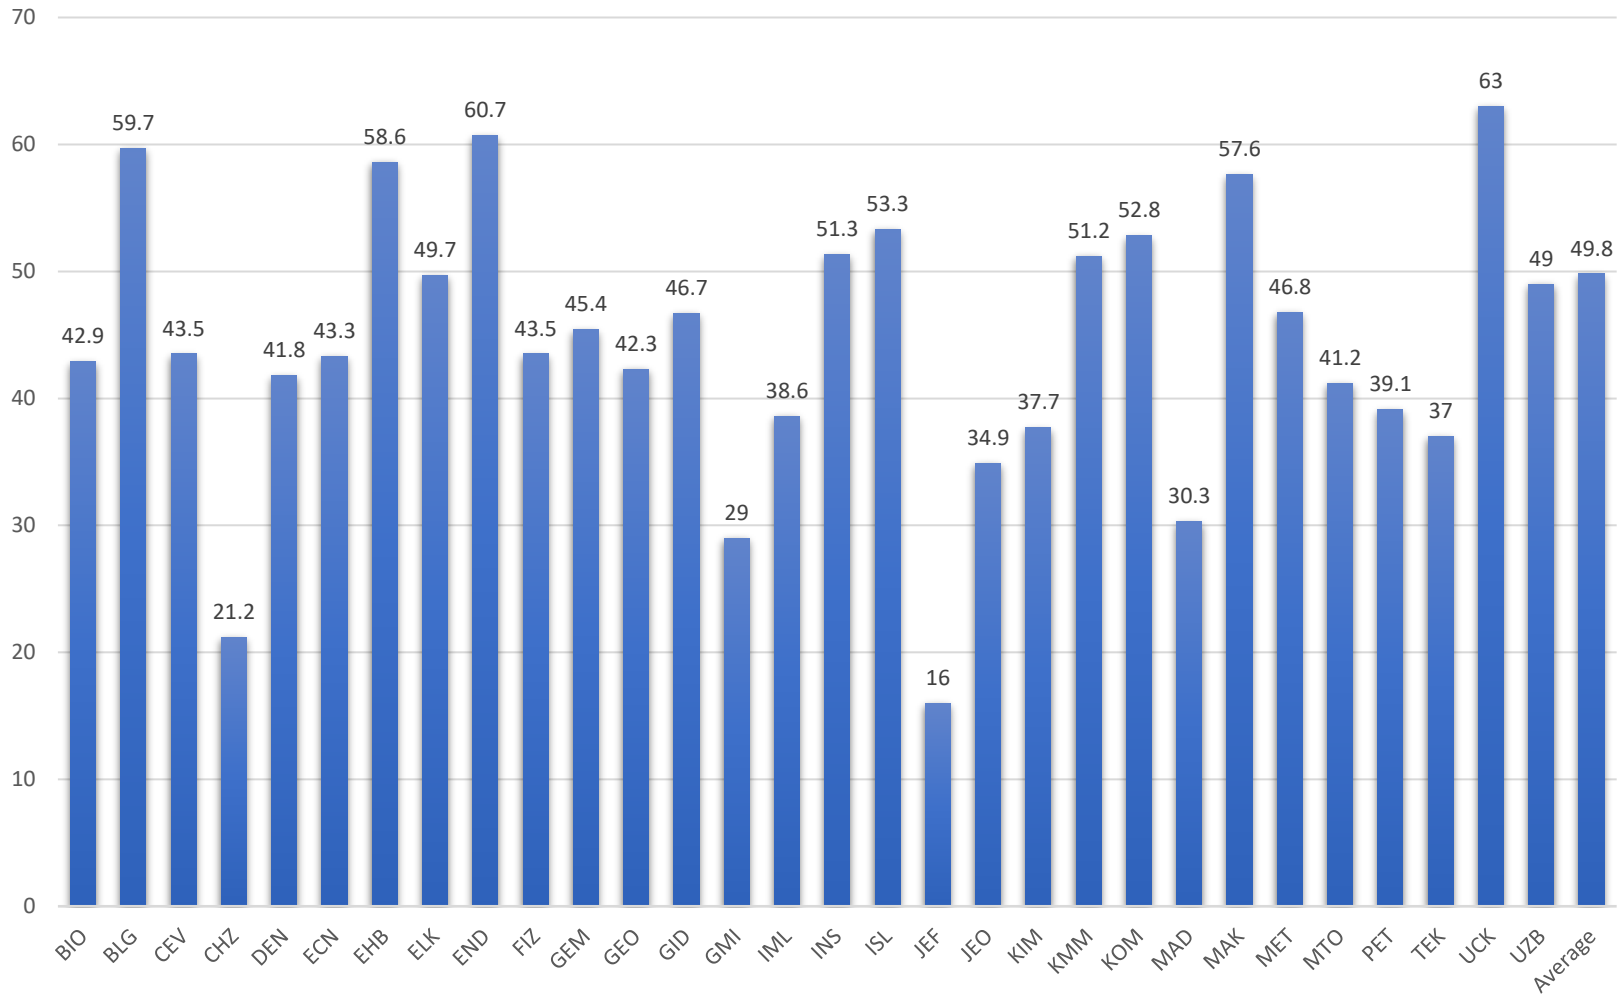

MAT104E - Spring 2019 Average 1547 Students

Undergraduate program codes available at:

<https://www.sis.itu.edu.tr/EN/about-sis/undergraduate-program-codes.php>