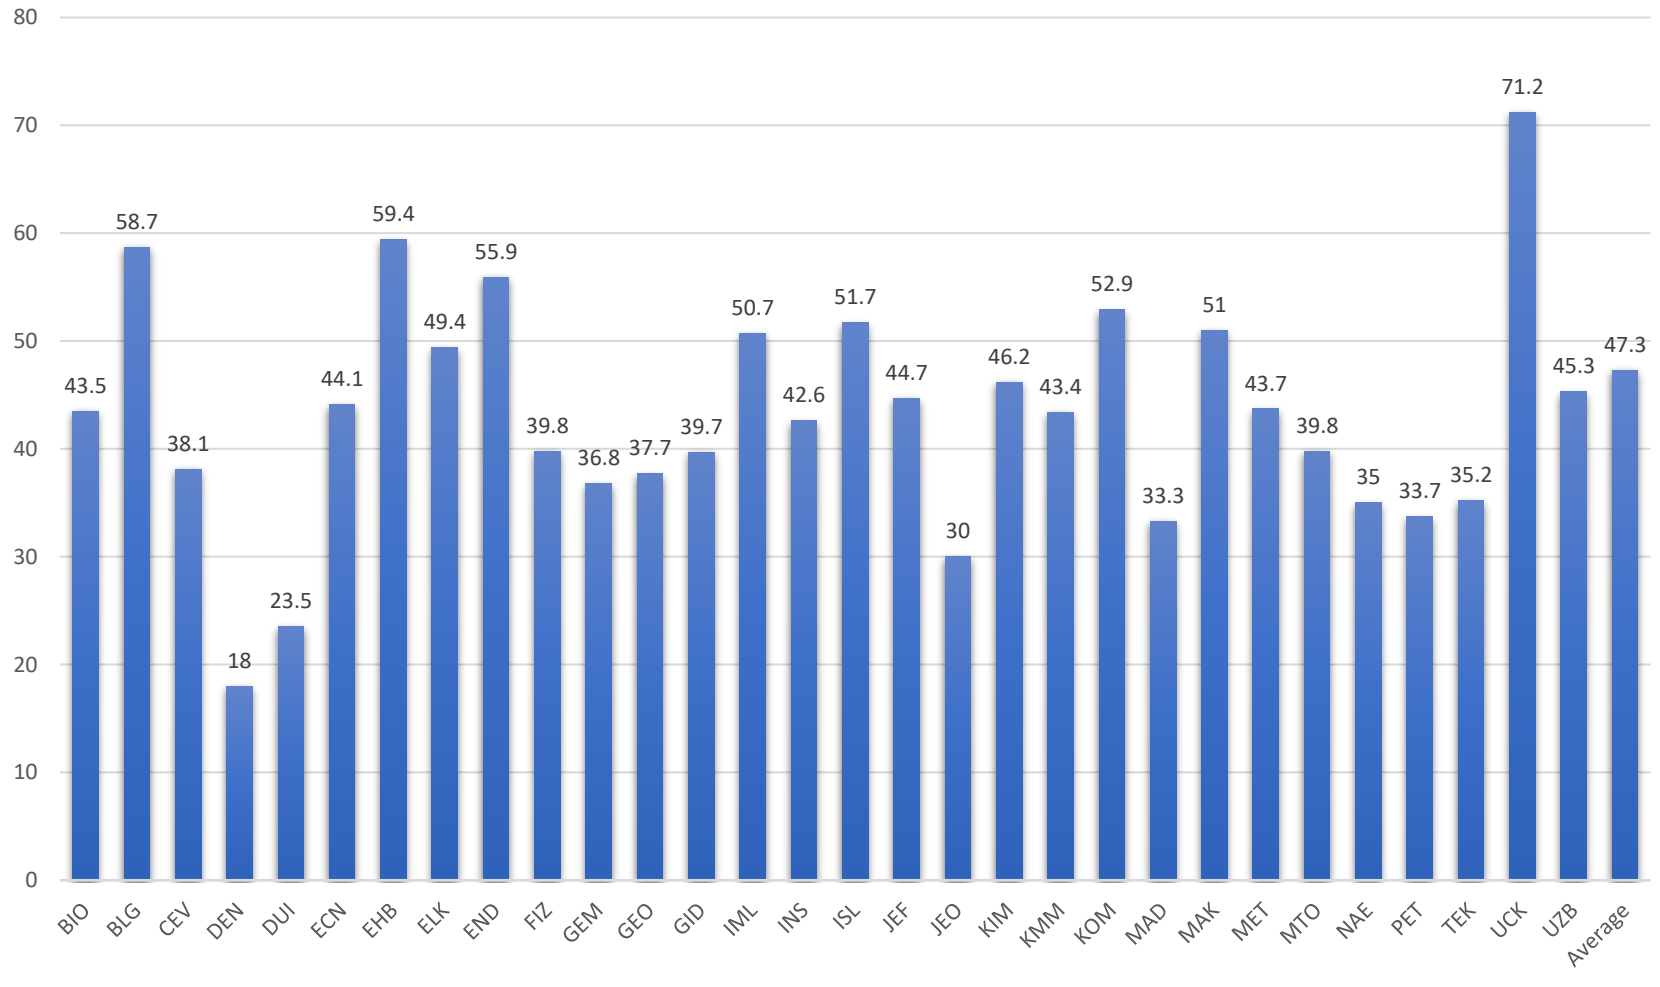

MAT104E - Fall 2019 Average 1068 Students

Undergraduate program codes available at:

<https://www.sis.itu.edu.tr/EN/about-sis/undergraduate-program-codes.php>