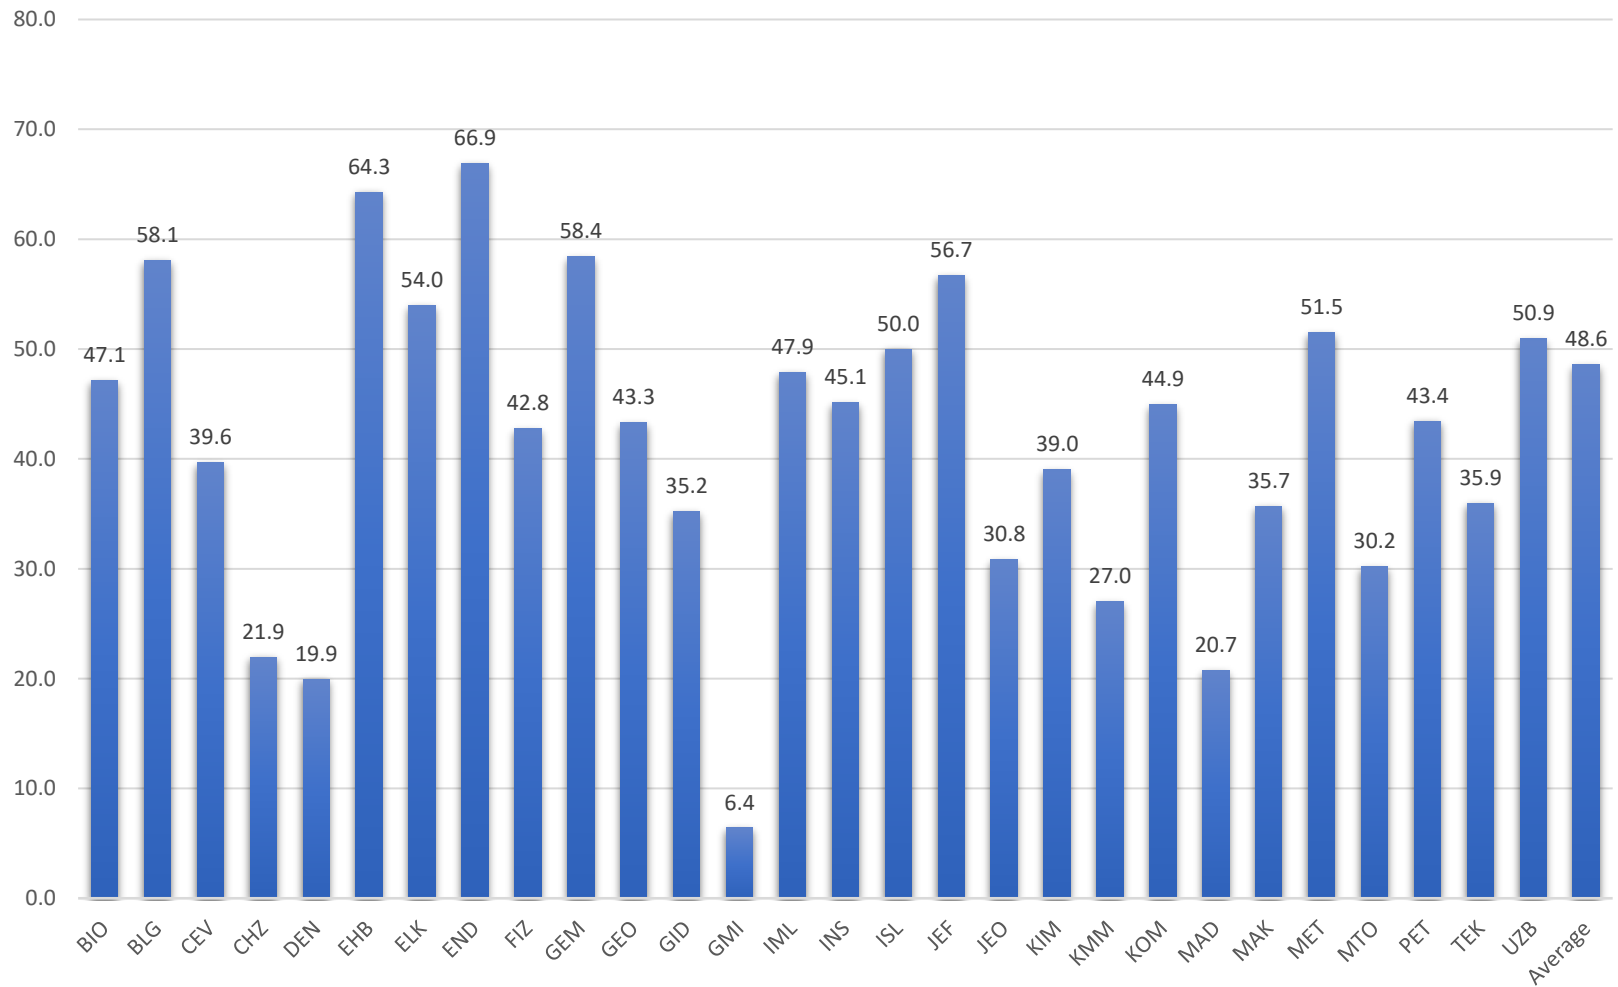

MAT104E - Fall 2017 Average 798 Students

Undergraduate program codes available at:

<https://www.sis.itu.edu.tr/EN/about-sis/undergraduate-program-codes.php>