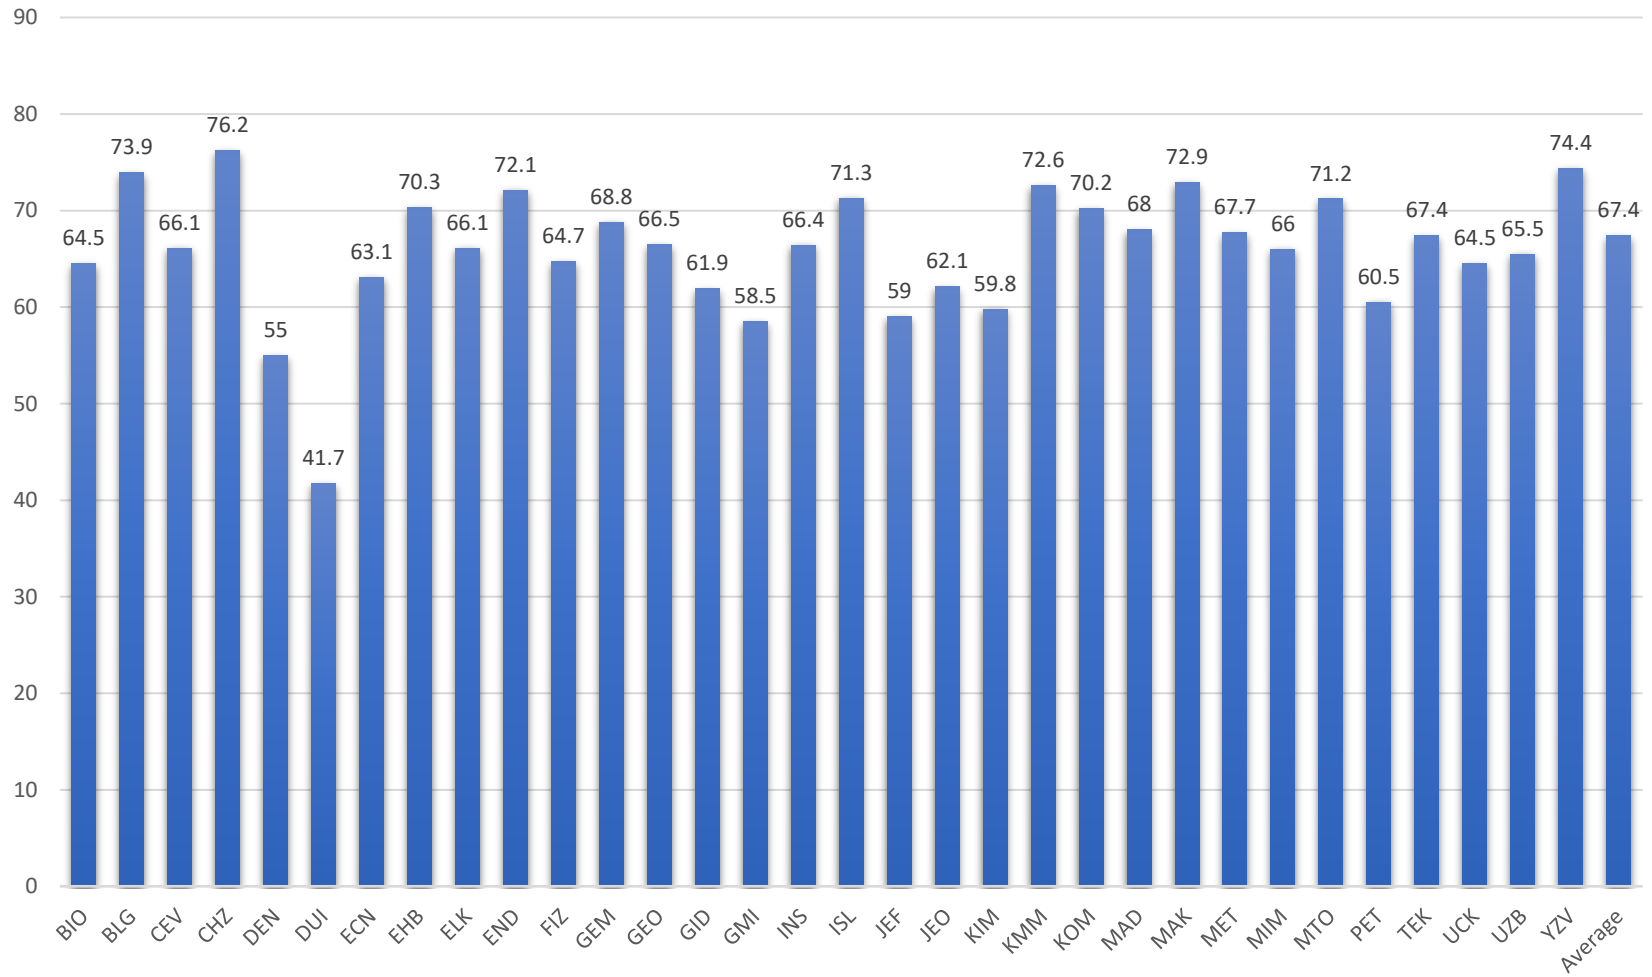

MAT 104E

MATHEMATICS 2

ABET Assessments

MAT104E - Fall 2021 Average 437 Students

Undergraduate program codes available at:

<https://www.sis.itu.edu.tr/EN/about-sis/undergraduate-program-codes.php>

MAT104E - Spring 2021 Average 1640 Students