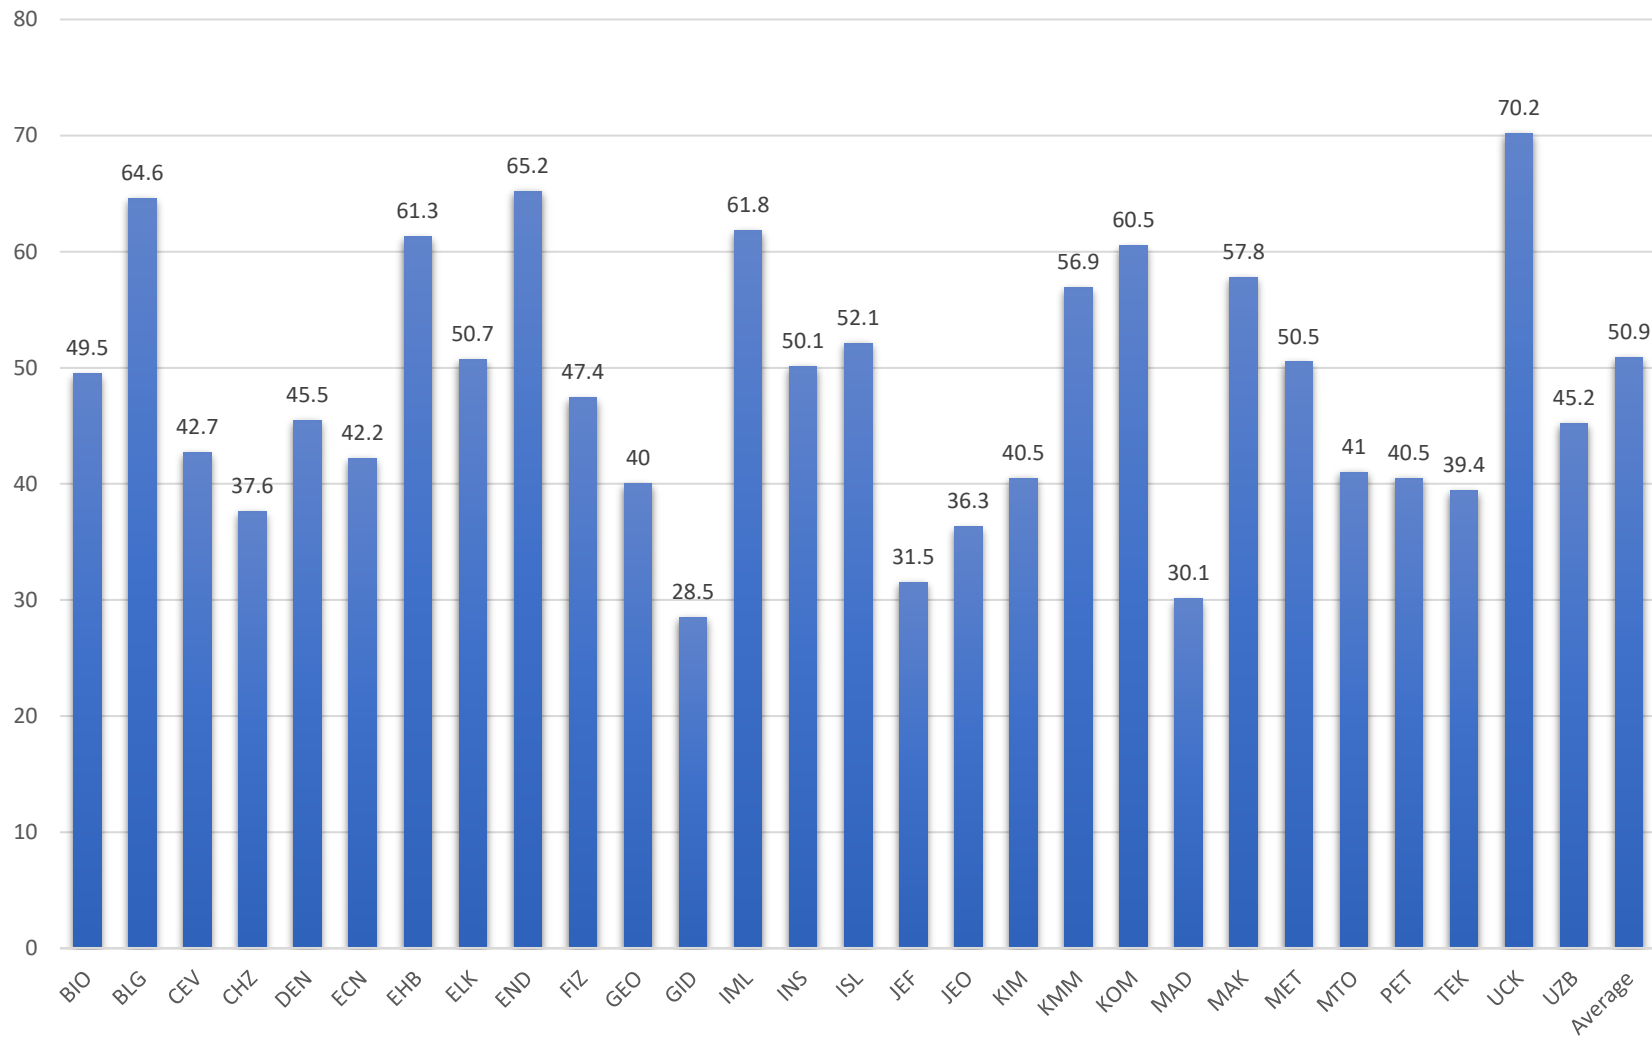

MAT104E - Fall 2018 Average 879 Students

Undergraduate program codes available at:

<https://www.sis.itu.edu.tr/EN/about-sis/undergraduate-program-codes.php>