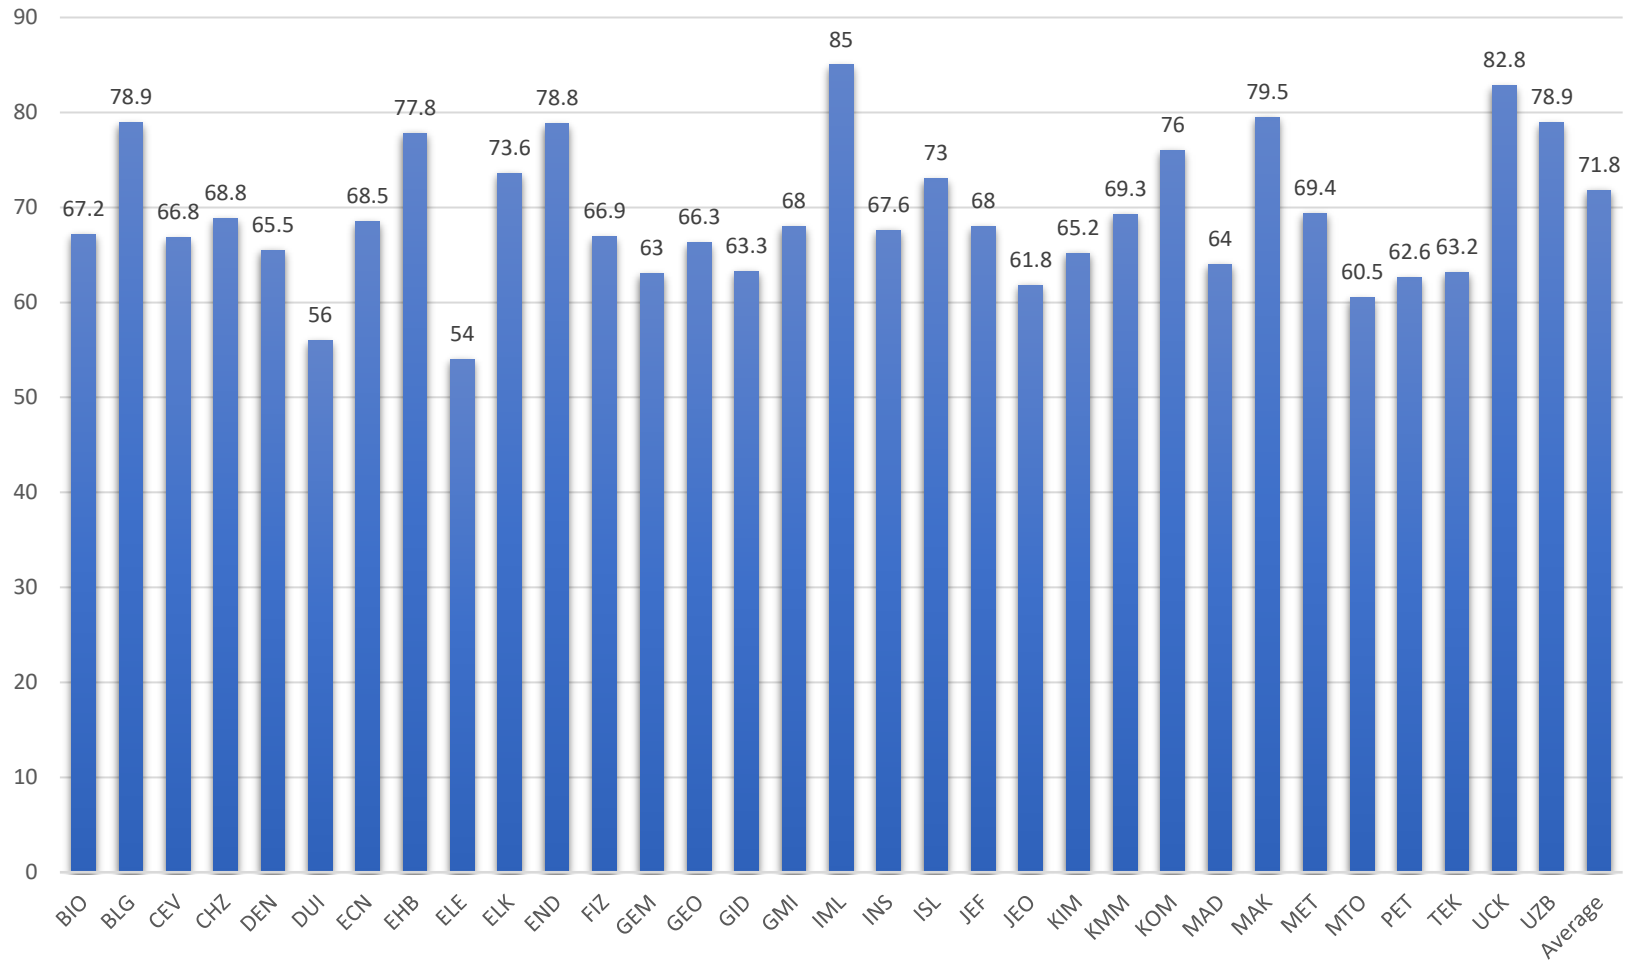

MAT104E - Fall 2020 Average 823 Students

Undergraduate program codes available at:

<https://www.sis.itu.edu.tr/EN/about-sis/undergraduate-program-codes.php>