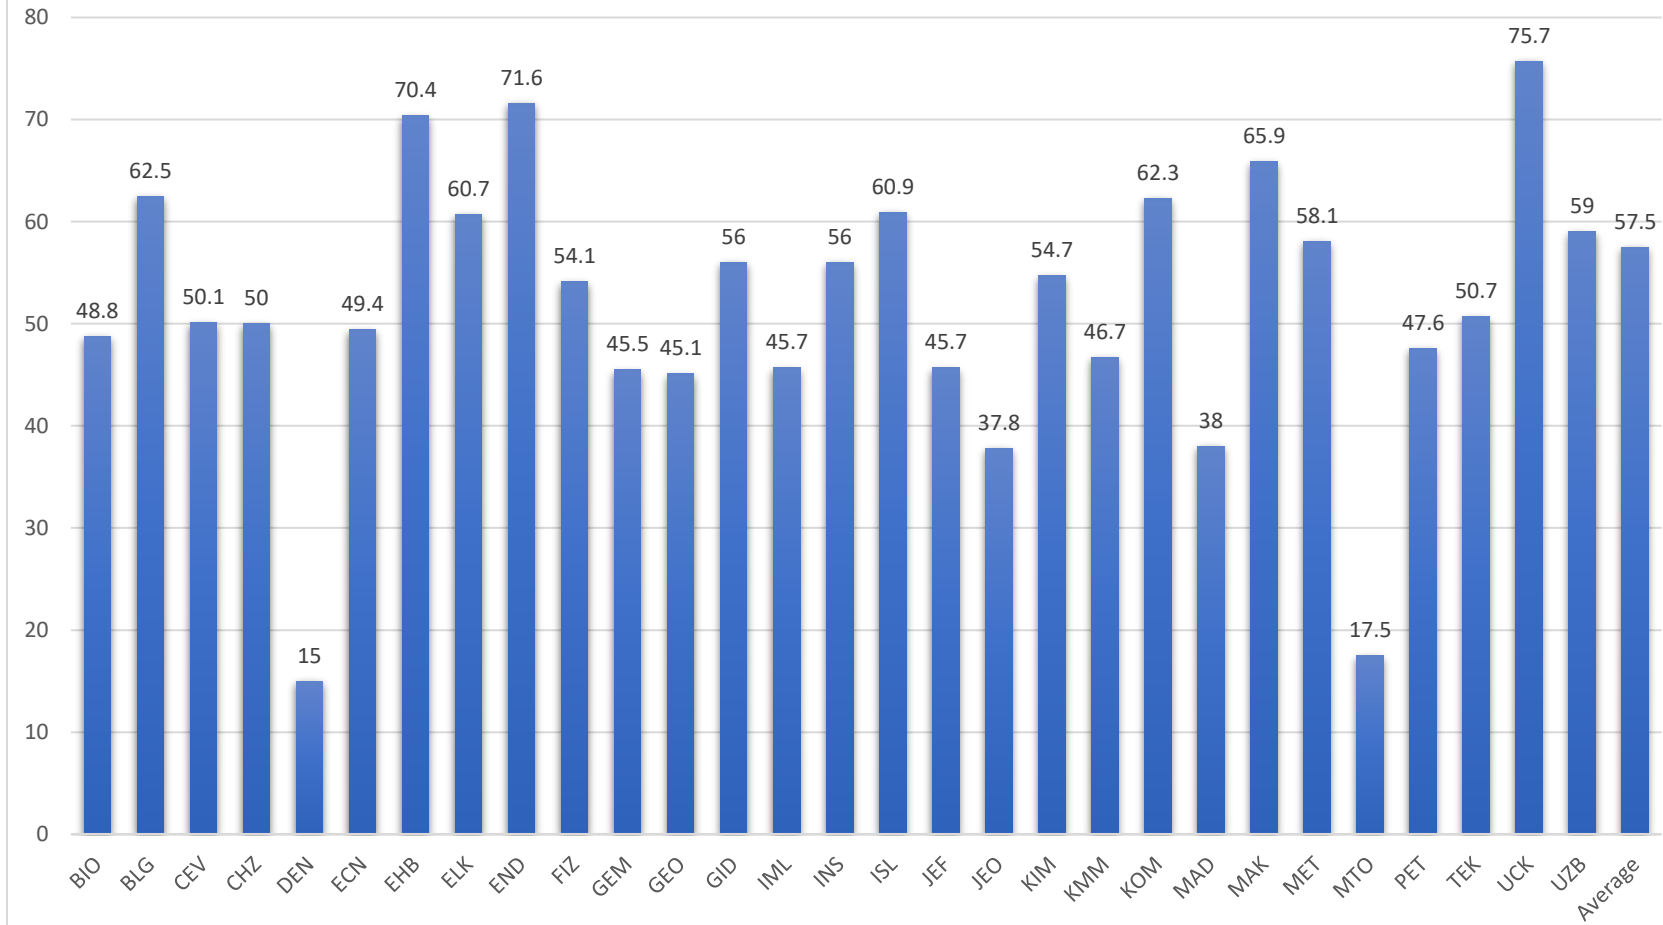

MAT104E - Spring 2020 Average 1768 Students

Undergraduate program codes available at:

<https://www.sis.itu.edu.tr/EN/about-sis/undergraduate-program-codes.php>